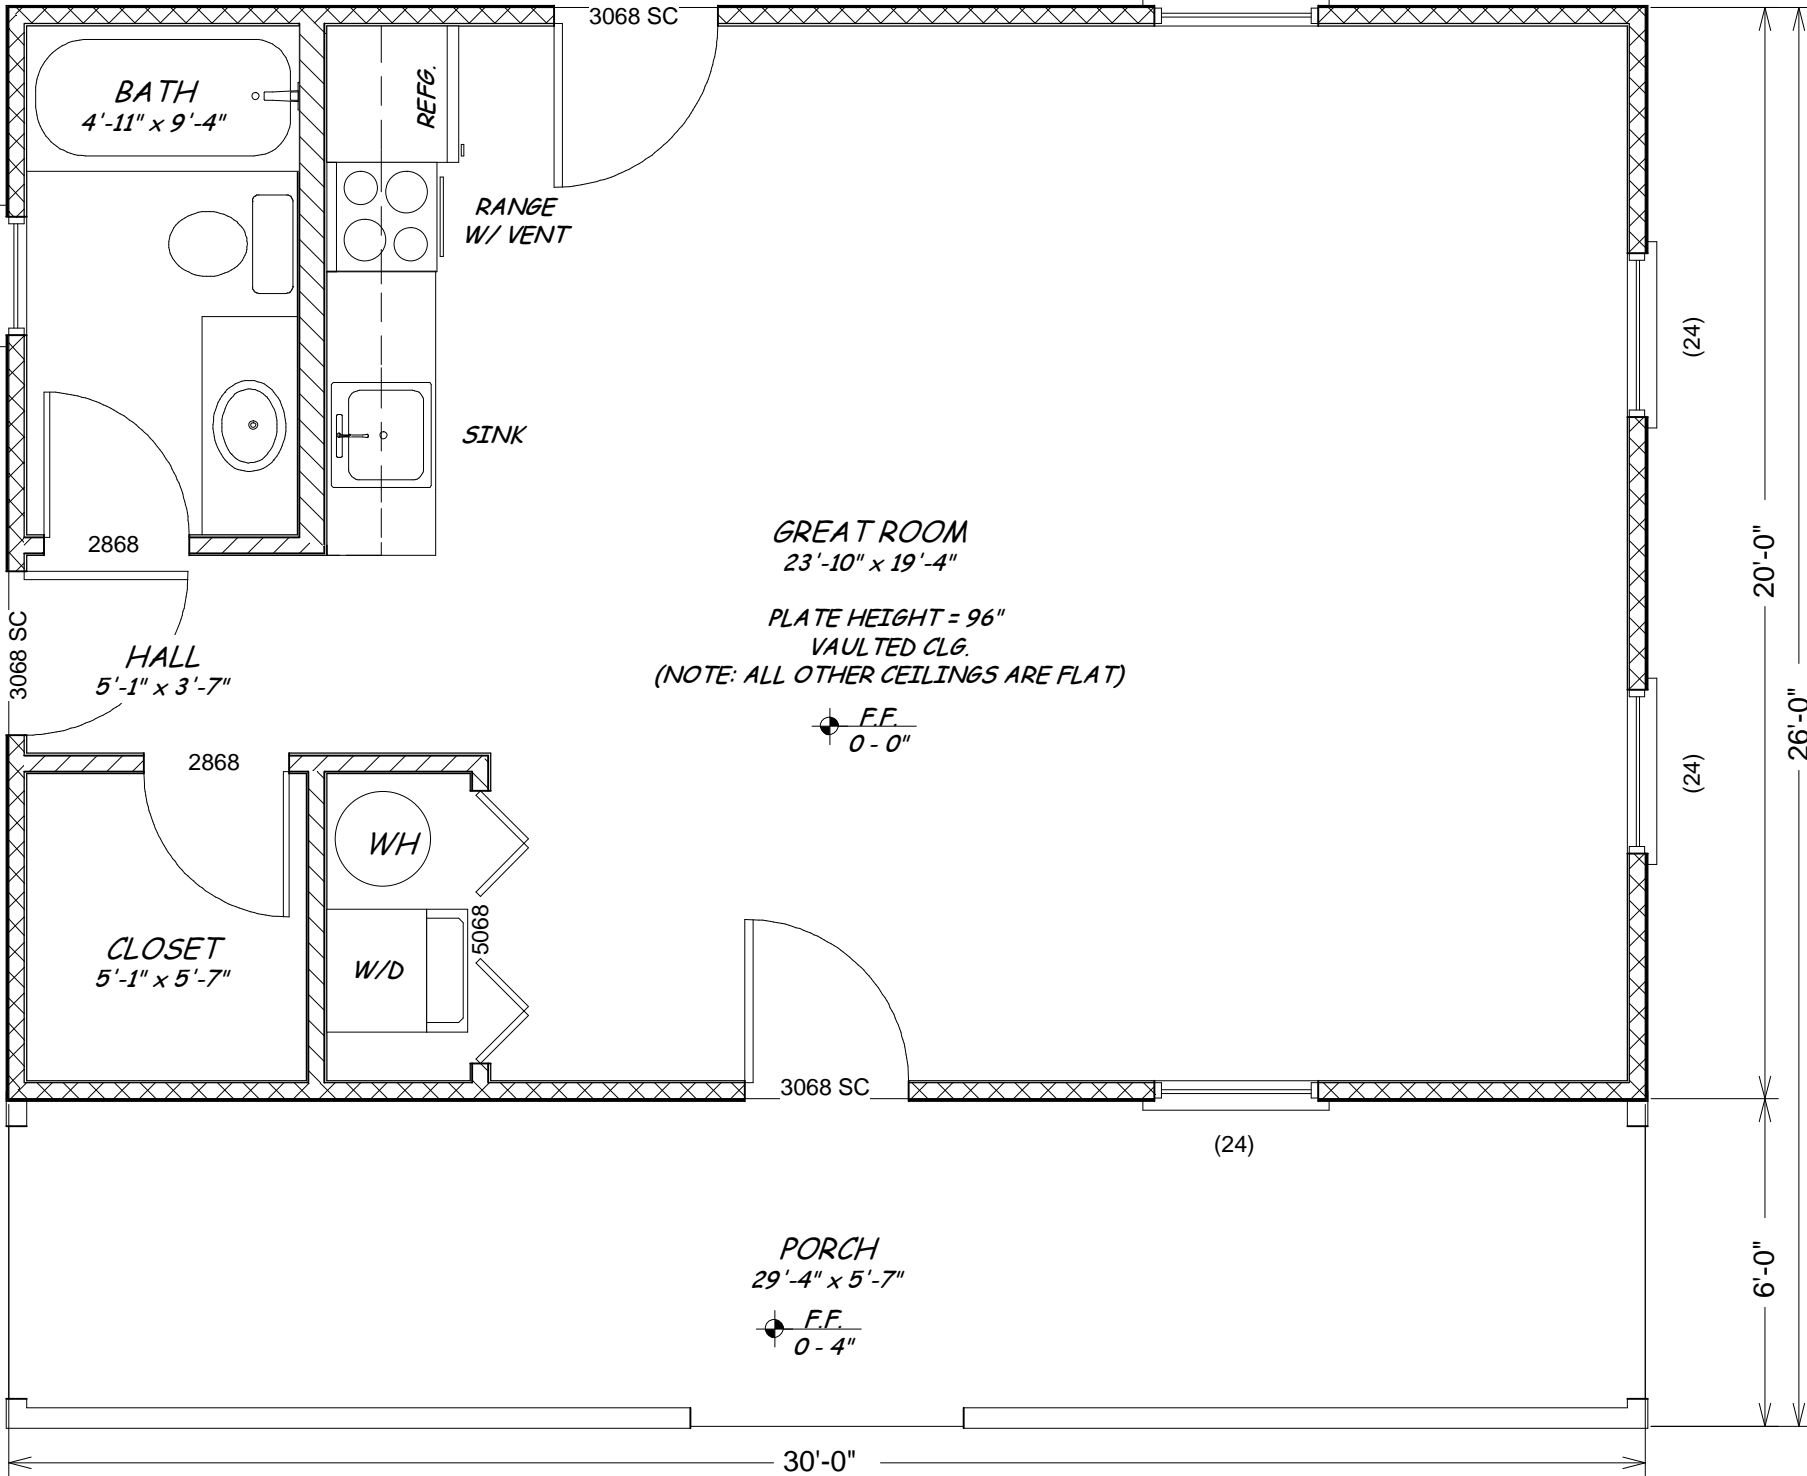

(1/2-32) TEMP.

LIVING AREA  
600 sq ft

PORCH AREA  
184 sq ft

TOTAL AREA  
784 sq ft

# CABIN 1